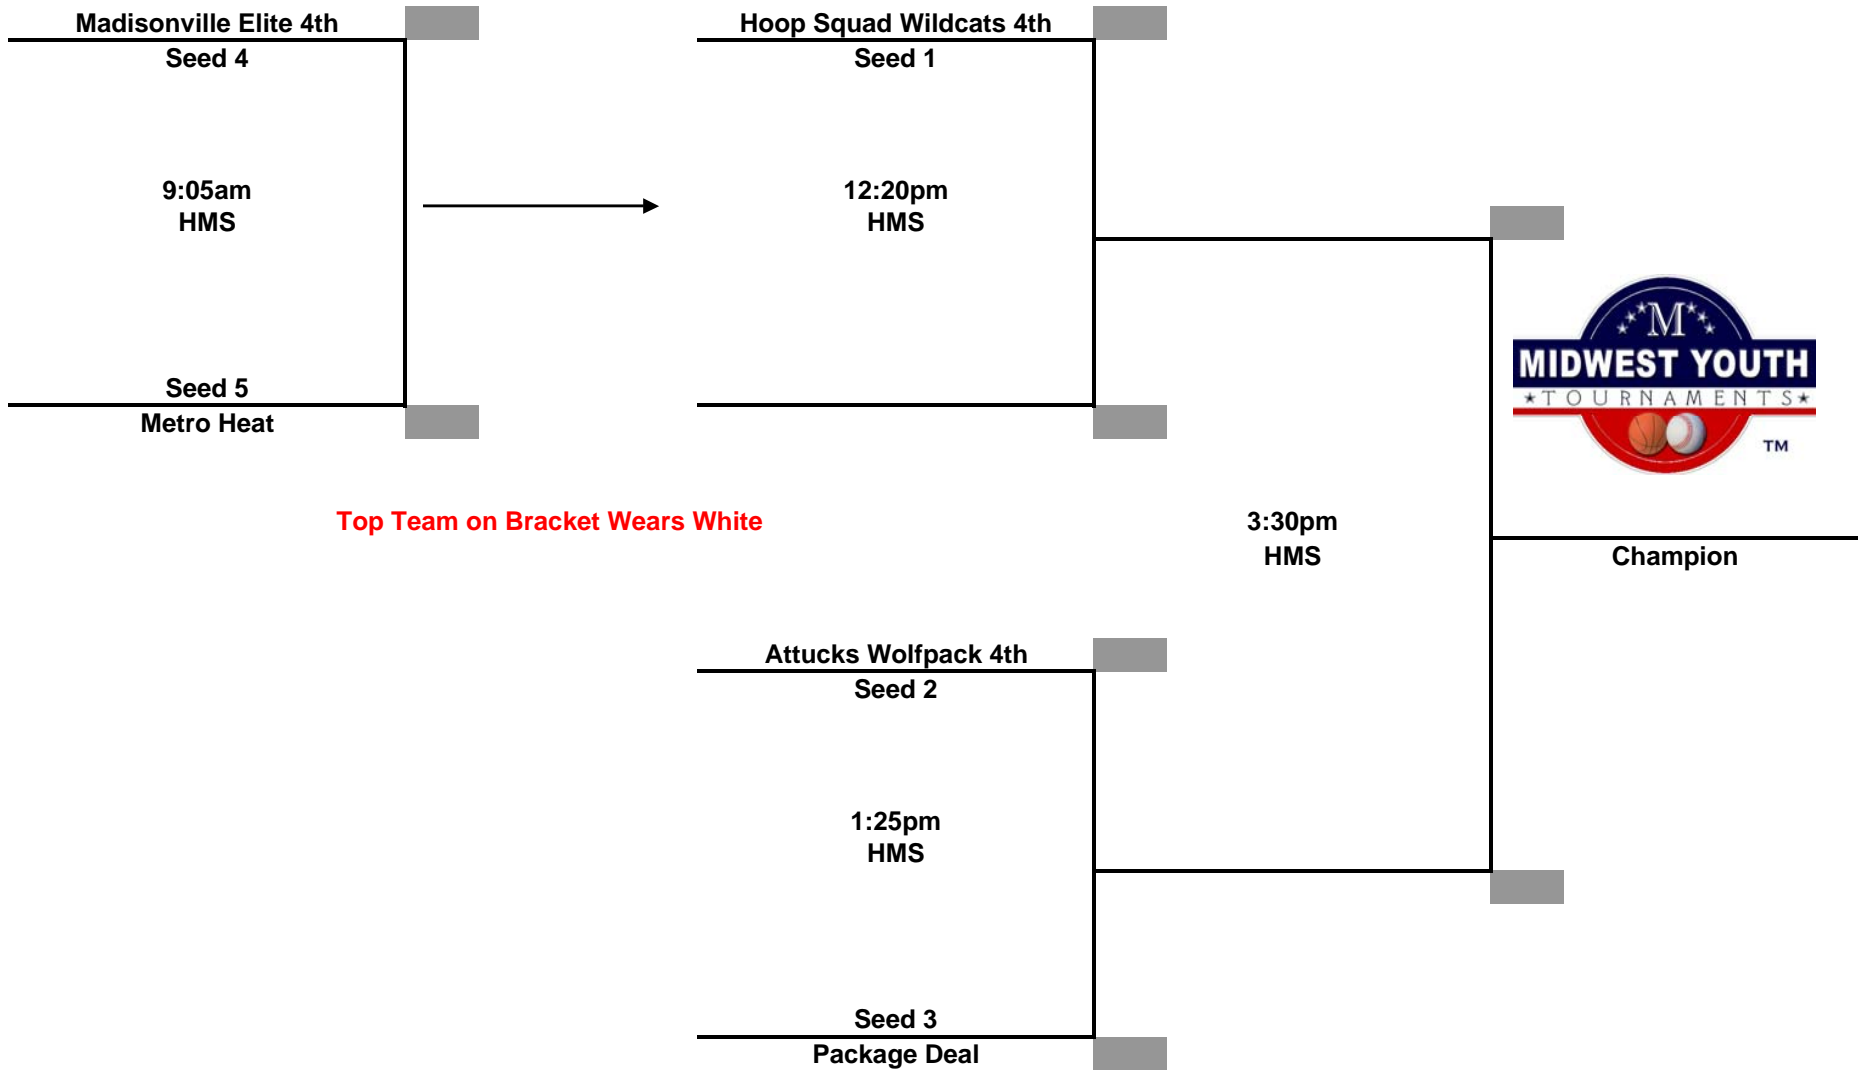

PT	Paducah Tilghman High School 2400 Washington St. Paducah, KY 42003
-----------	---

**Midwest Youth Tournaments
Western Kentucky "Super Regional"
6th Grade Girls**

**Championship Tournament
Sunday June 8, 2014**

**Midwest Youth Tournaments
Western Kentucky "Super Regional"
7th/8th Grade Girls**

Top Team on Bracket Wears White

**Championship Tournament
Sunday June 8, 2014**

**Midwest Youth Tournaments
Western Kentucky "Super Regional"
9th Grade Girls**

**Championship Tournament
Sunday June 8, 2014**

**Midwest Youth Tournaments
Western Kentucky "Super Regional"
4th Grade Boys**

Top Team on Bracket Wears White

**Championship Tournament
Sunday June 8, 2014**

**Midwest Youth Tournaments
Western Kentucky "Super Regional"
5th Grade Boys**

Top Team on Bracket Wears White

**Championship Tournament
Sunday June 8, 2014**

Midwest Youth Tournaments Western Kentucky "Super Regional" 6th Grade Boys