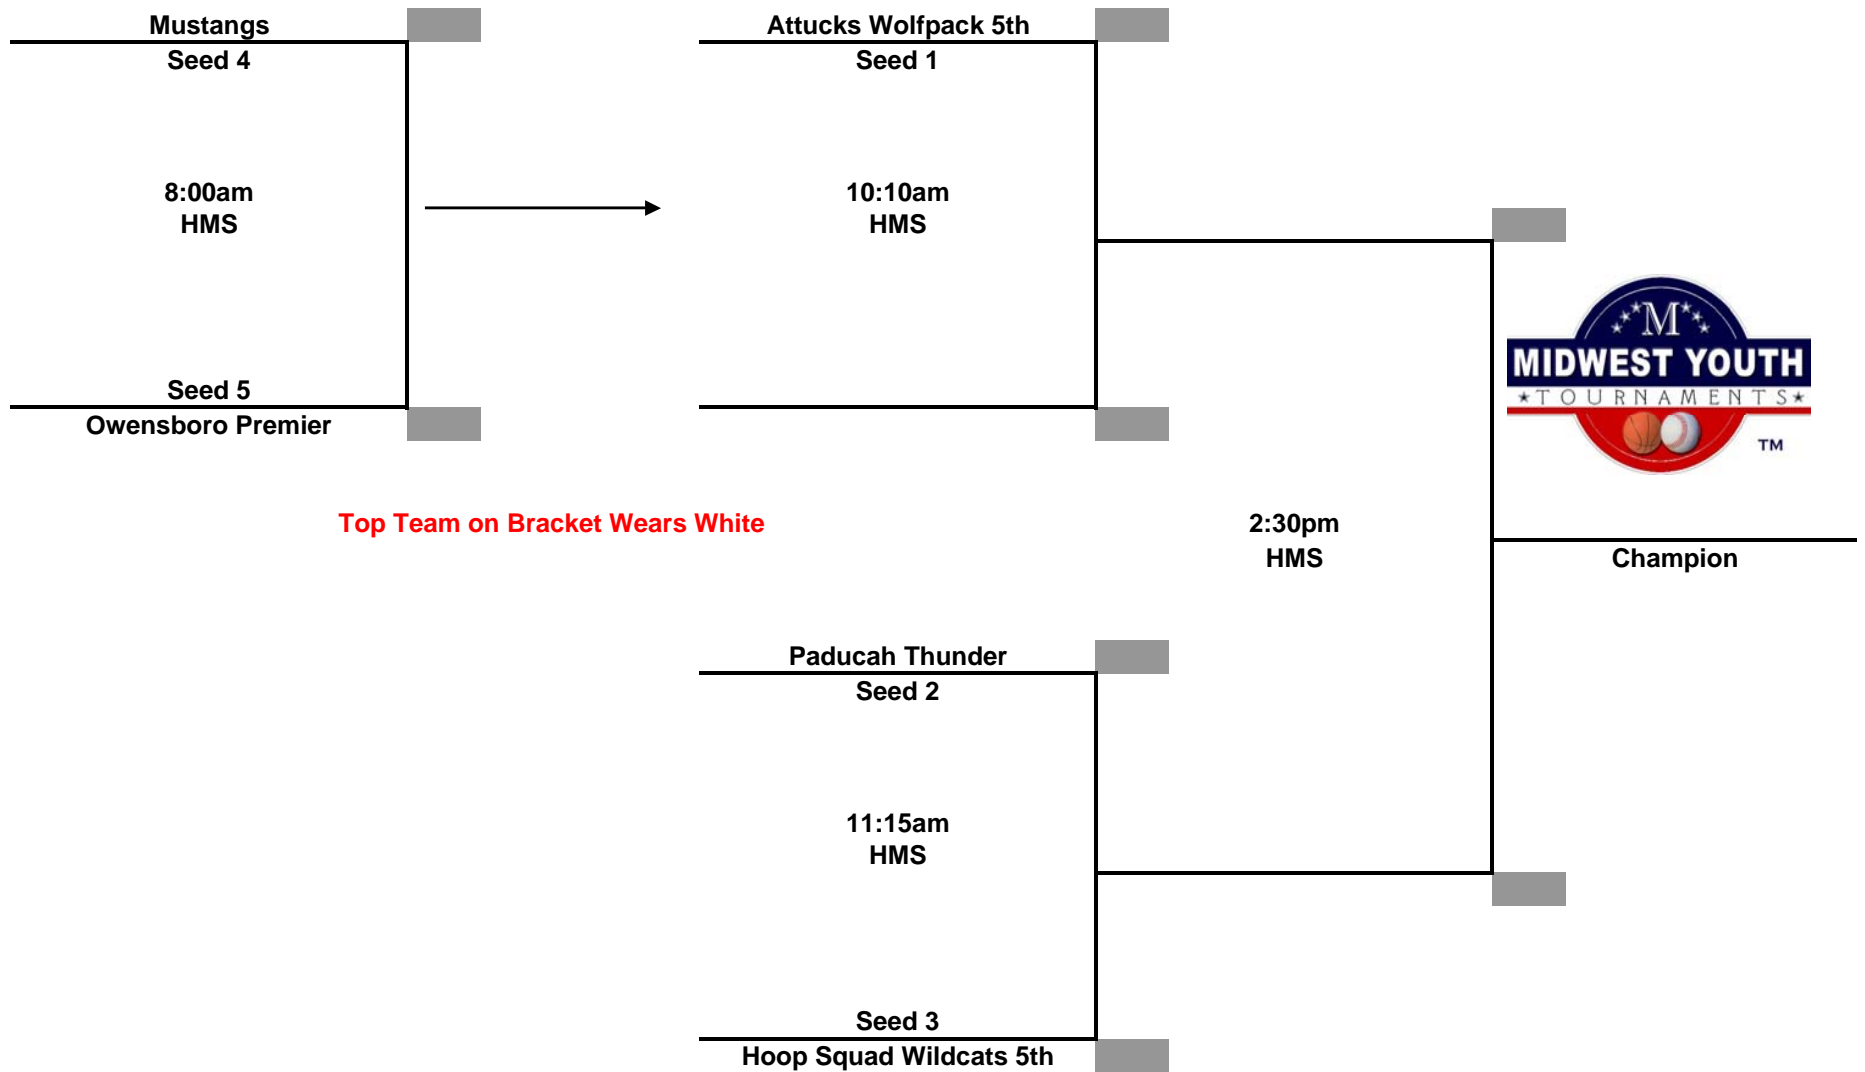

**Midwest Youth Tournaments
Western Kentucky "Super Regional"
7th/8th Grade Girls**

Top Team on Bracket Wears White

**Championship Tournament
Sunday June 8, 2014**

**Midwest Youth Tournaments
Western Kentucky "Super Regional"
9th Grade Girls**

**Championship Tournament
Sunday June 8, 2014**

**Midwest Youth Tournaments
Western Kentucky "Super Regional"
4th Grade Boys**

Top Team on Bracket Wears White

**Championship Tournament
Sunday June 8, 2014**

**Midwest Youth Tournaments
Western Kentucky "Super Regional"
5th Grade Boys**

Top Team on Bracket Wears White

**Championship Tournament
Sunday June 8, 2014**

Midwest Youth Tournaments Western Kentucky "Super Regional" 6th Grade Boys

**Championship Tournament
Sunday June 8, 2014**

**Midwest Youth Tournaments
Western Kentucky "Super Regional"
7th Grade Boys**

Top Team on Bracket Wears White

**Championship Tournament
Sunday June 8, 2014**