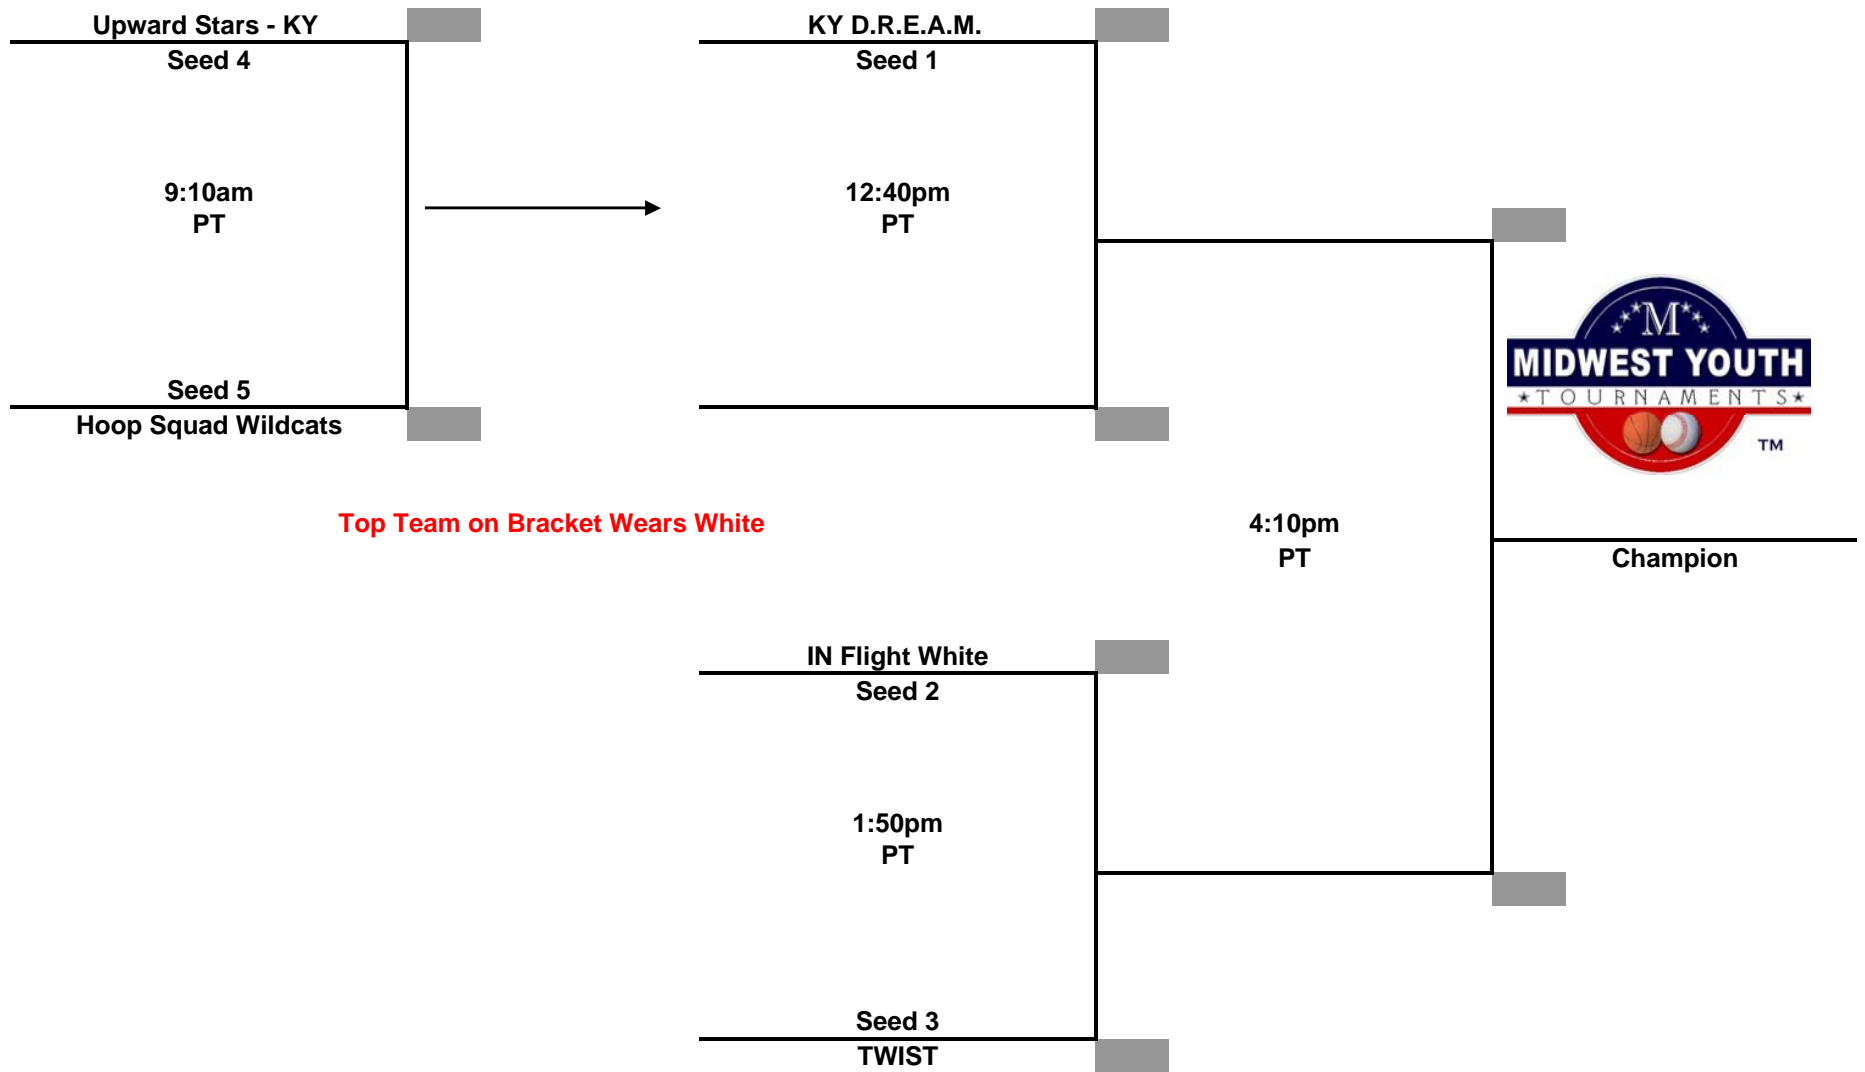

Court Legend
Western Kentucky "Super Regional"
June 7-8, 2014

Court	Location
HMS	Heath Middle School 4330 Metropolis Lake Rd. West Paducah, KY 42086

SP1	Paducah Regional Sports Plex
SP2	6525 US Hwy 60
SP3	Paducah, KY 42001

PT	Paducah Tilghman High School 2400 Washington St. Paducah, KY 42003
-----------	---

**Midwest Youth Tournaments
Western Kentucky "Super Regional"
6th Grade Girls**

**Championship Tournament
Sunday June 8, 2014**

**Midwest Youth Tournaments
Western Kentucky "Super Regional"
7th/8th Grade Girls**

Top Team on Bracket Wears White

**Championship Tournament
Sunday June 8, 2014**

**Midwest Youth Tournaments
Western Kentucky "Super Regional"
9th Grade Girls**

**Championship Tournament
Sunday June 8, 2014**

**Midwest Youth Tournaments
Western Kentucky "Super Regional"
4th Grade Boys**

Top Team on Bracket Wears White

**Championship Tournament
Sunday June 8, 2014**