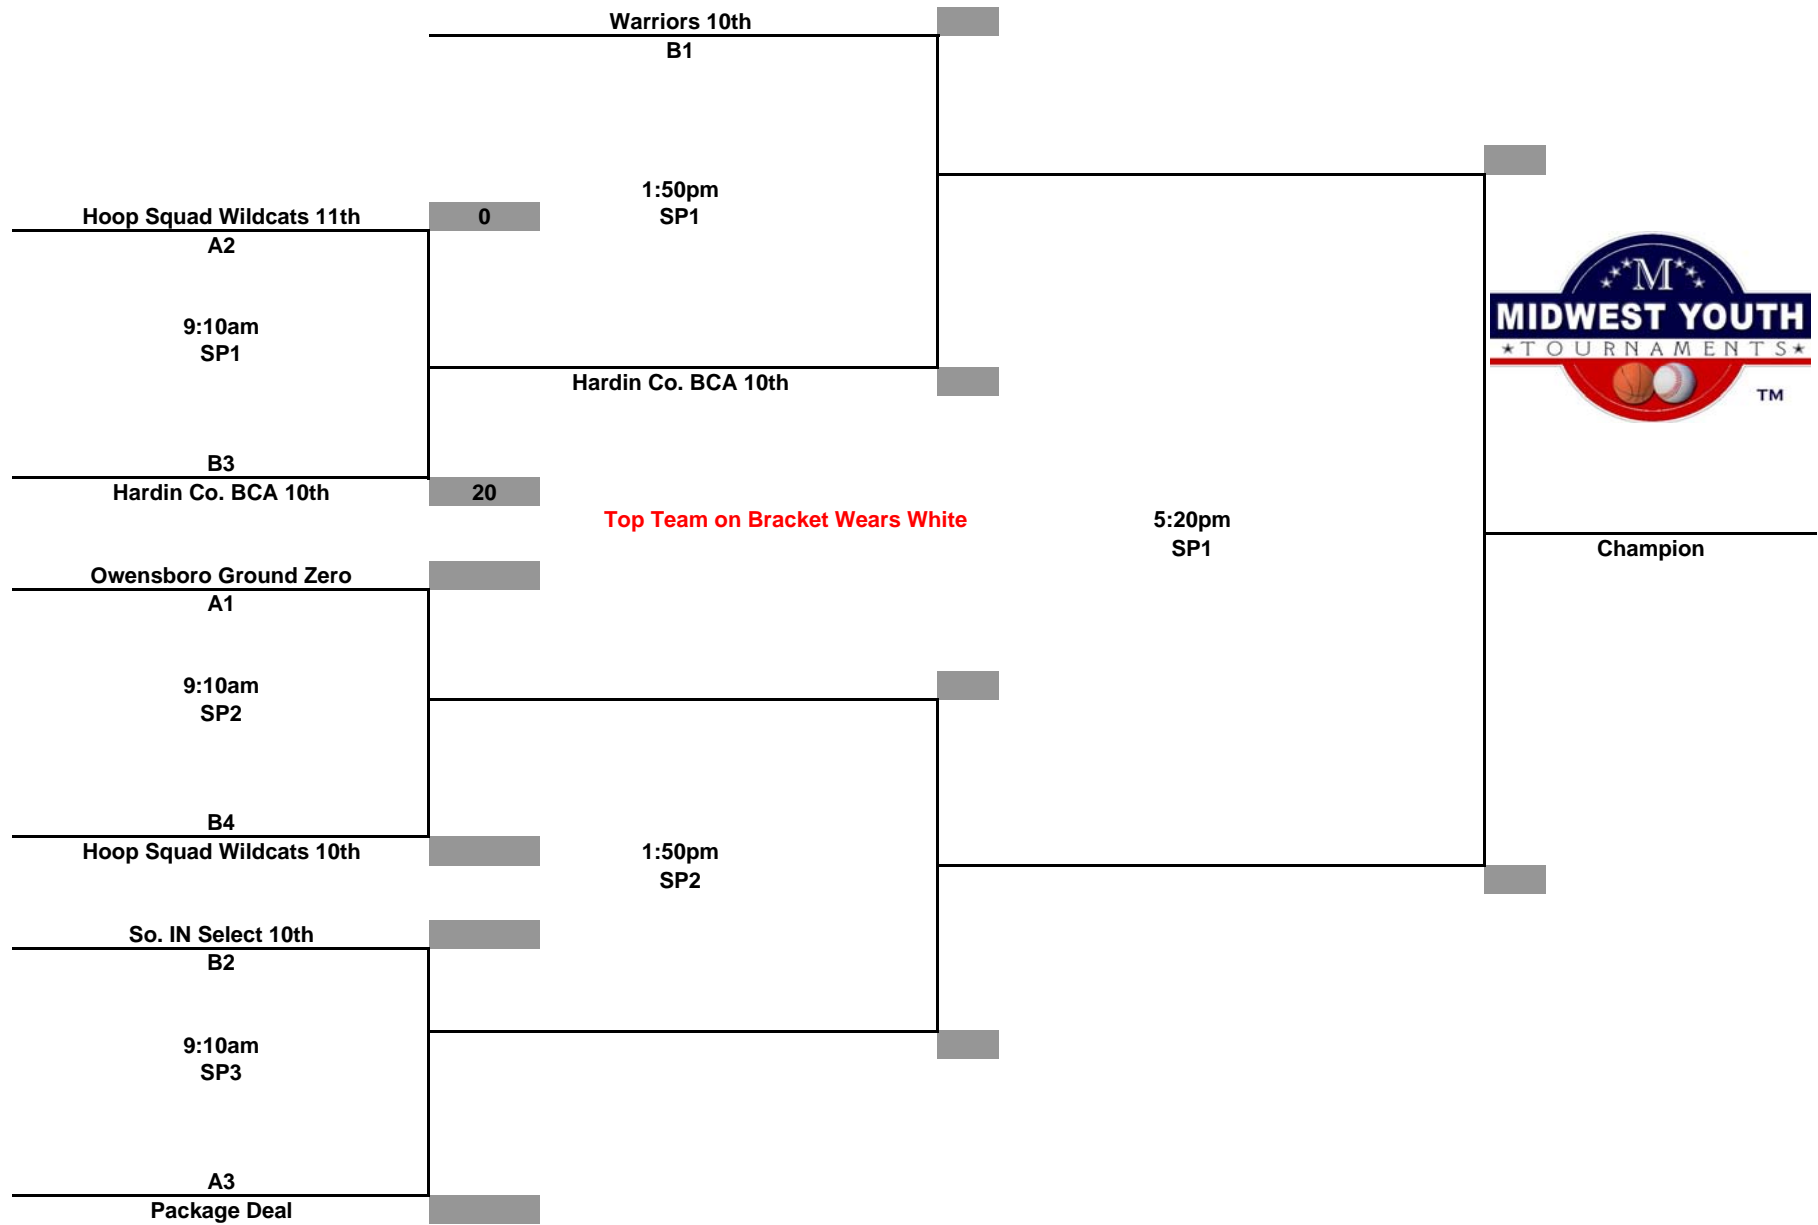

**Championship Tournament
Sunday June 8, 2014**

**Midwest Youth Tournaments
Western Kentucky "Super Regional"
7th Grade Boys**

Top Team on Bracket Wears White

**Championship Tournament
Sunday June 8, 2014**

**Midwest Youth Tournaments
Western Kentucky "Super Regional"
8th Grade Boys**

**Championship Tournament
Sunday June 8, 2014**

**Midwest Youth Tournaments
Western Kentucky "Super Regional"
9th Grade Boys**

Top Team on Bracket Wears White

**Championship Tournament
Sunday June 8, 2014**

**Midwest Youth Tournaments
Western Kentucky "Super Regional"
10th/11th Grade Boys**

**Championship Tournament
Sunday June 8, 2014**