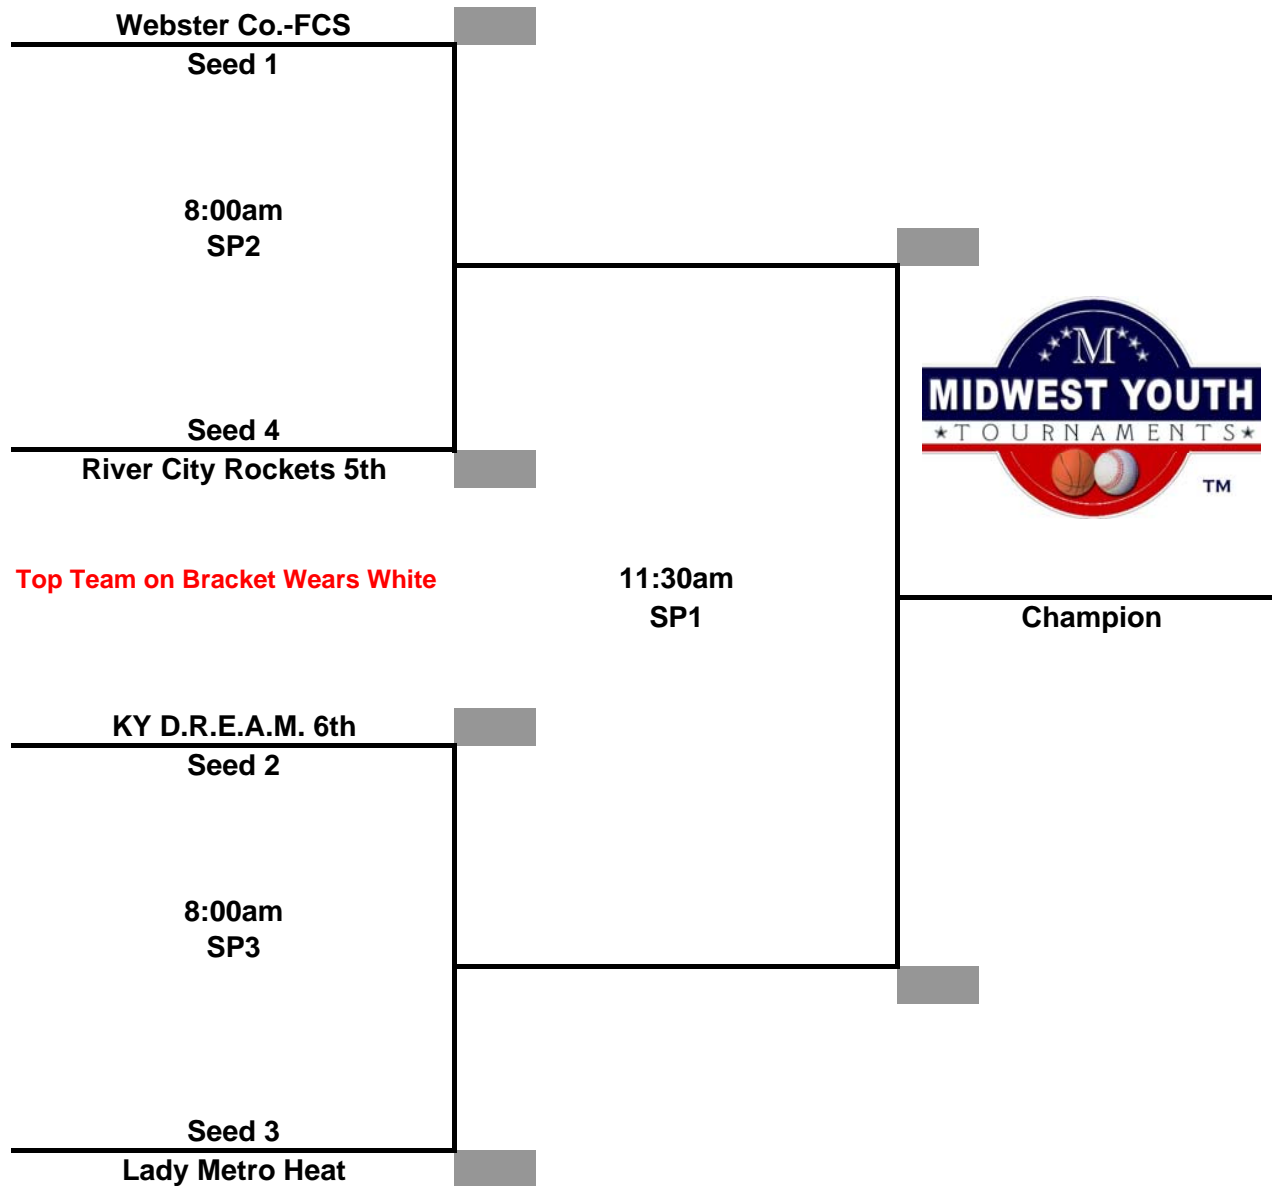

Court Legend
Western Kentucky "Super Regional"
June 7-8, 2014

Court	Location
HMS	Heath Middle School 4330 Metropolis Lake Rd. West Paducah, KY 42086

SP1	Paducah Regional Sports Plex
SP2	6525 US Hwy 60
SP3	Paducah, KY 42001

PT	Paducah Tilghman High School 2400 Washington St. Paducah, KY 42003
-----------	---

**Midwest Youth Tournaments
Western Kentucky "Super Regional"
6th Grade Girls**

**Championship Tournament
Sunday June 8, 2014**

**Midwest Youth Tournaments
Western Kentucky "Super Regional"
7th/8th Grade Girls**

Top Team on Bracket Wears White

**Championship Tournament
Sunday June 8, 2014**

**Midwest Youth Tournaments
Western Kentucky "Super Regional"
9th Grade Girls**

**Championship Tournament
Sunday June 8, 2014**

**Midwest Youth Tournaments
Western Kentucky "Super Regional"
4th Grade Boys**

Top Team on Bracket Wears White

**Championship Tournament
Sunday June 8, 2014**