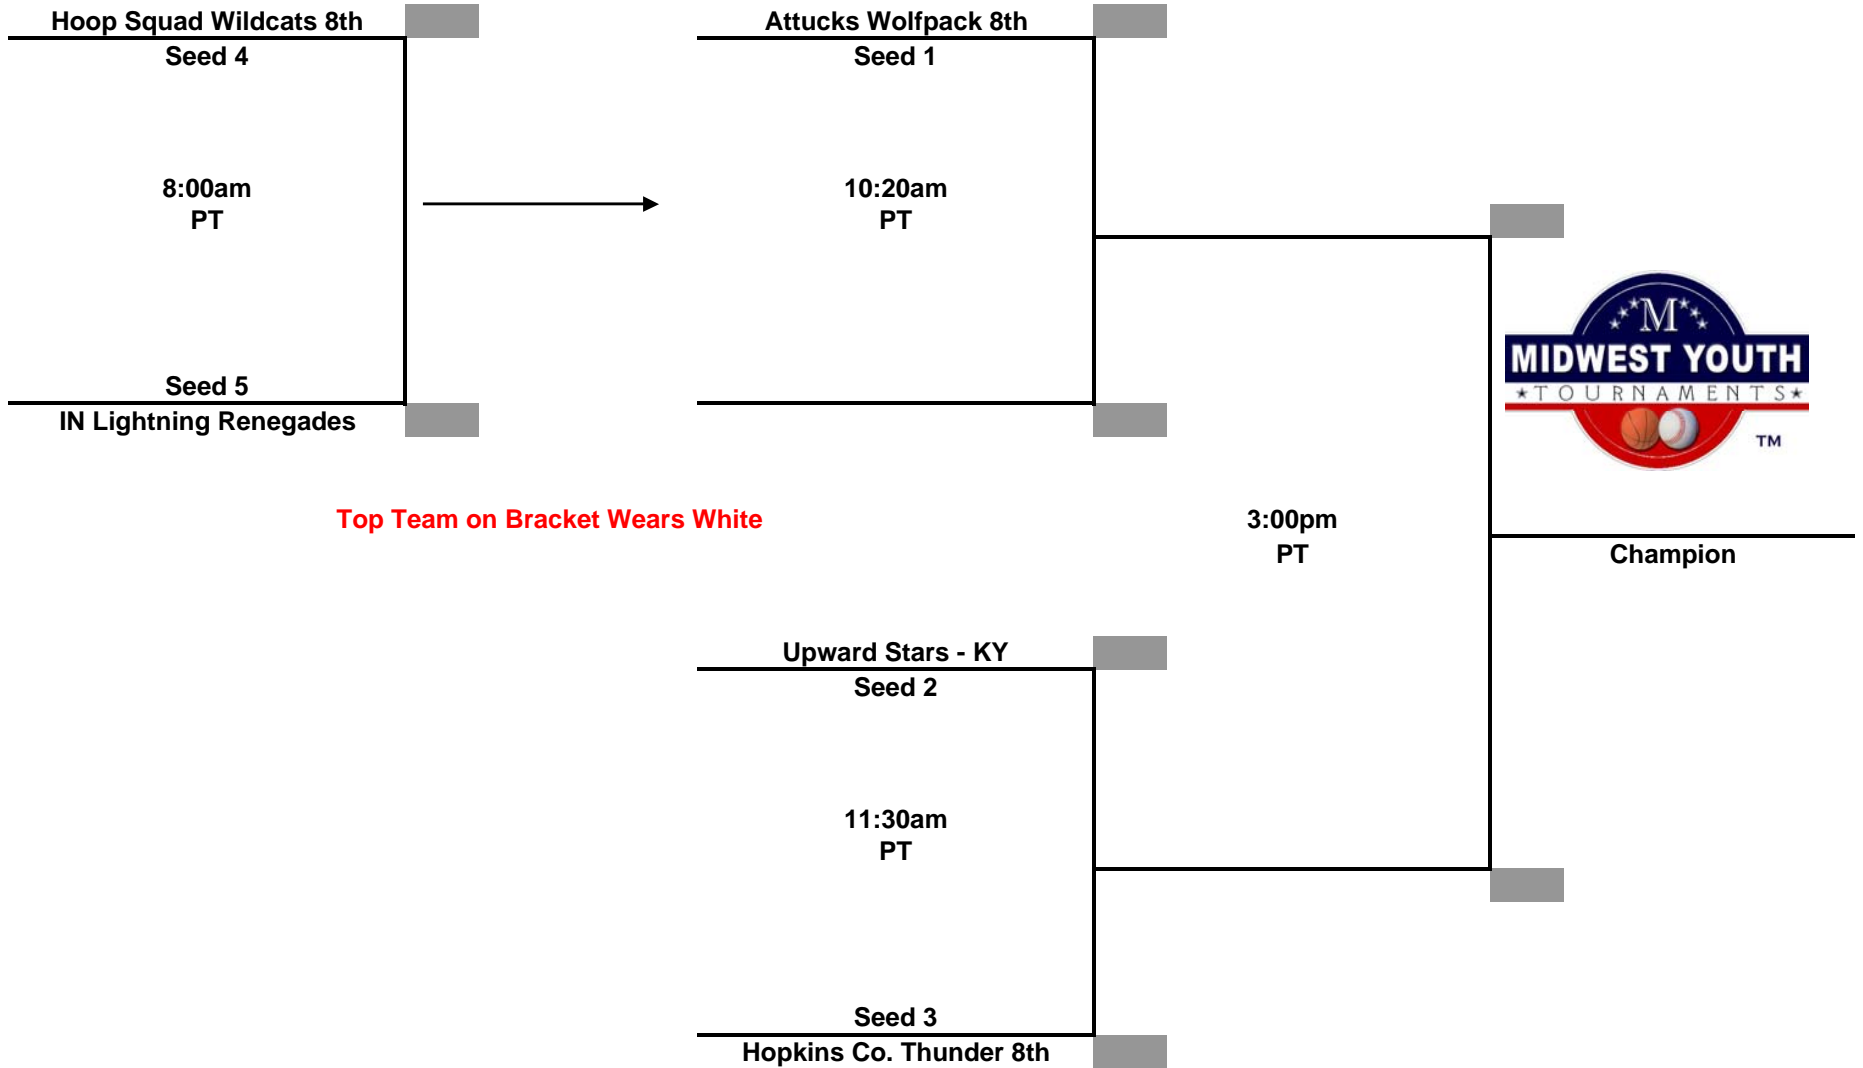

**Midwest Youth Tournaments
Western Kentucky "Super Regional"
8th Grade Boys**

**Championship Tournament
Sunday June 8, 2014**