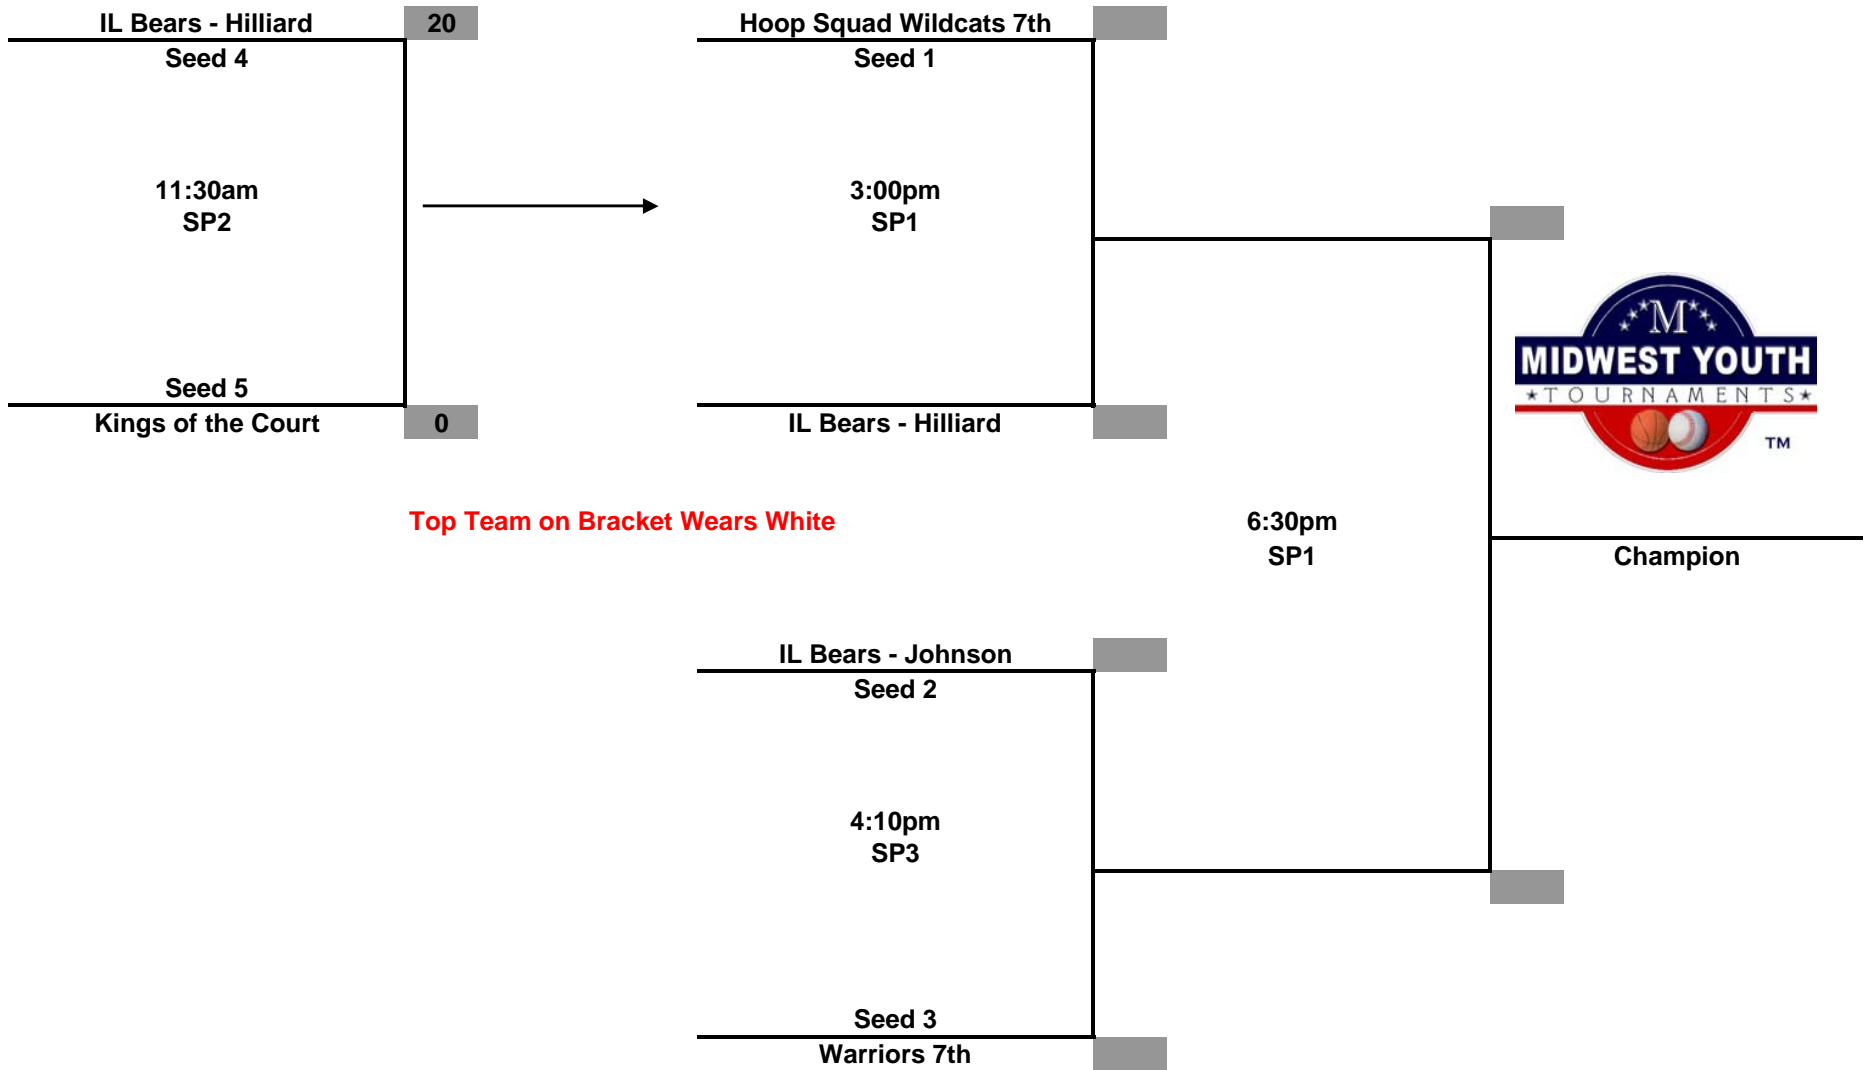

**Midwest Youth Tournaments
Western Kentucky "Super Regional"
7th/8th Grade Girls**

Top Team on Bracket Wears White

**Championship Tournament
Sunday June 8, 2014**

**Midwest Youth Tournaments
Western Kentucky "Super Regional"
9th Grade Girls**

**Championship Tournament
Sunday June 8, 2014**

**Midwest Youth Tournaments
Western Kentucky "Super Regional"
4th Grade Boys**

Top Team on Bracket Wears White

**Championship Tournament
Sunday June 8, 2014**

**Midwest Youth Tournaments
Western Kentucky "Super Regional"
5th Grade Boys**

Top Team on Bracket Wears White

**Championship Tournament
Sunday June 8, 2014**

Midwest Youth Tournaments Western Kentucky "Super Regional" 6th Grade Boys

**Championship Tournament
Sunday June 8, 2014**

**Midwest Youth Tournaments
Western Kentucky "Super Regional"
7th Grade Boys**

Top Team on Bracket Wears White

**Championship Tournament
Sunday June 8, 2014**