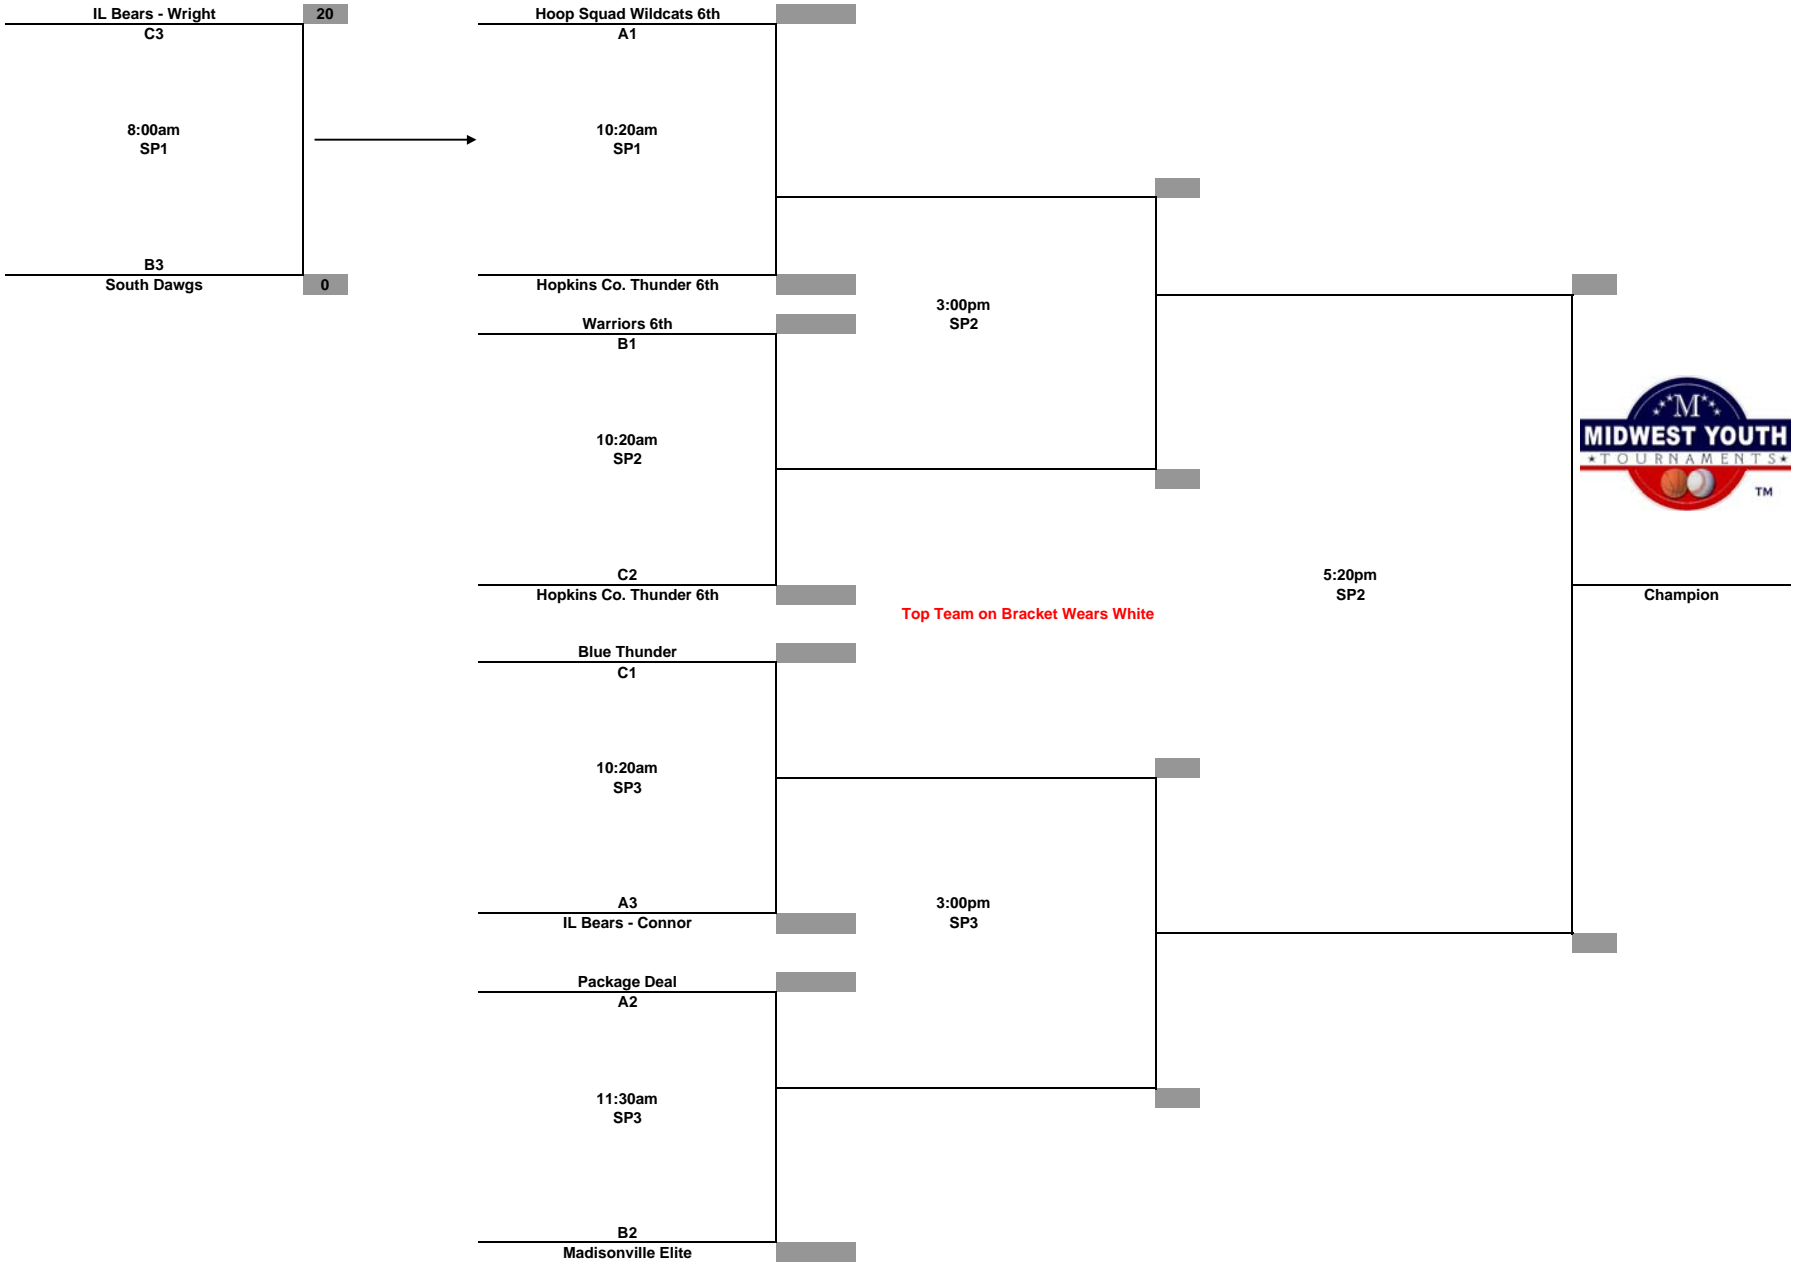

**Midwest Youth Tournaments
Western Kentucky "Super Regional"
5th Grade Boys**

Top Team on Bracket Wears White

**Championship Tournament
Sunday June 8, 2014**

Midwest Youth Tournaments Western Kentucky "Super Regional" 6th Grade Boys

**Championship Tournament
Sunday June 8, 2014**

**Midwest Youth Tournaments
Western Kentucky "Super Regional"
7th Grade Boys**

Top Team on Bracket Wears White

**Championship Tournament
Sunday June 8, 2014**