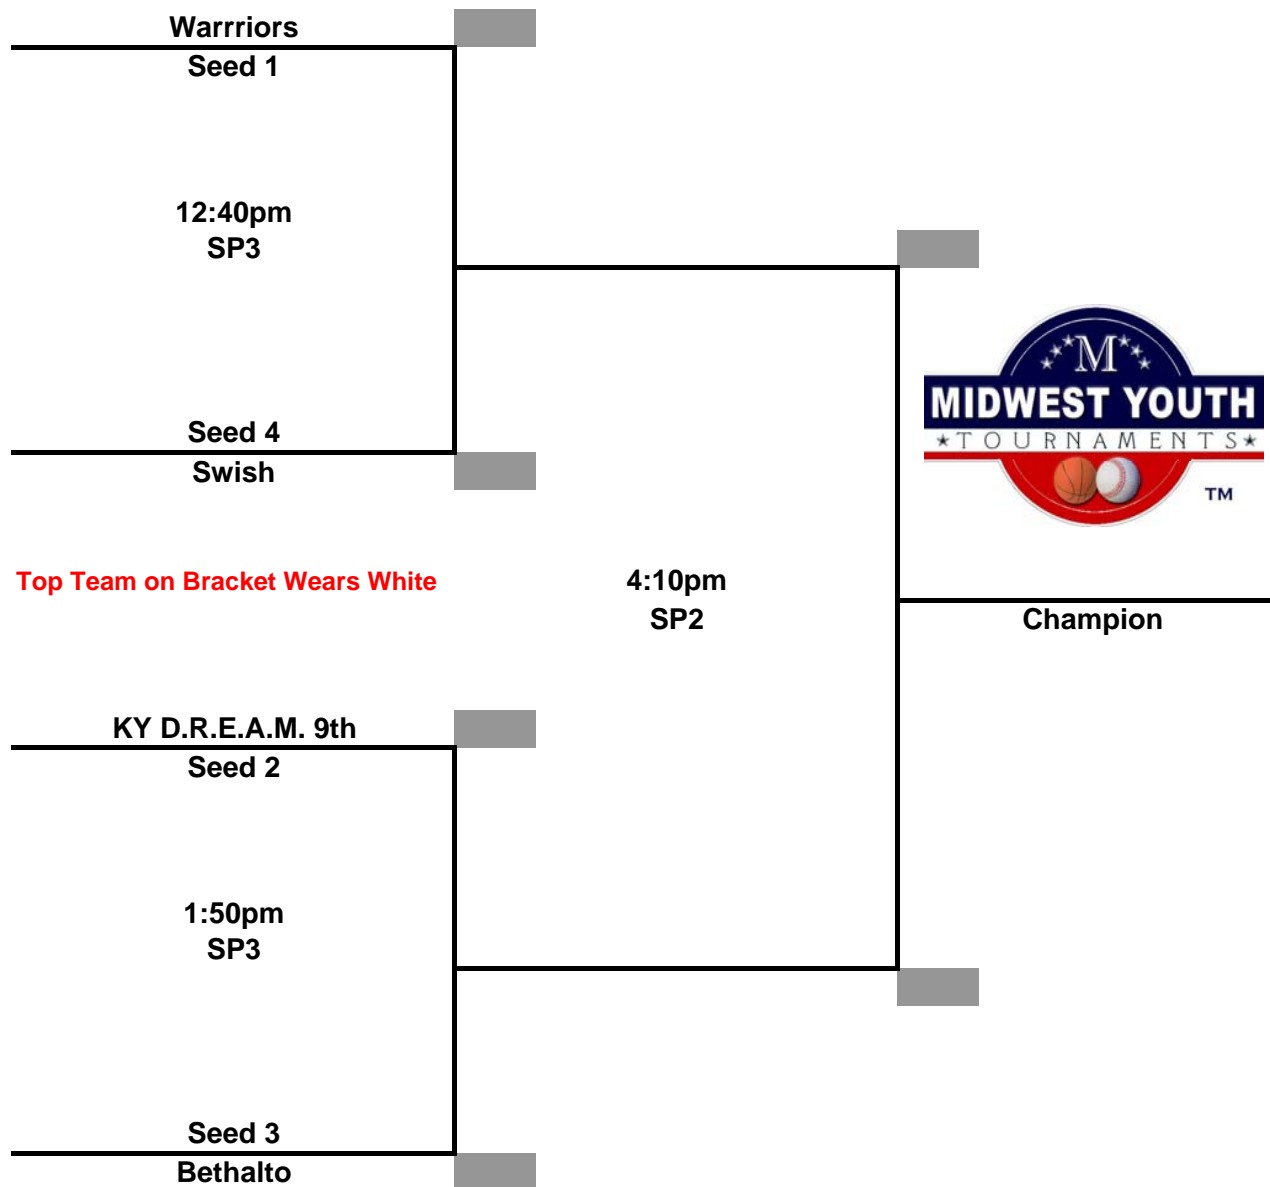

PT	Paducah Tilghman High School 2400 Washington St. Paducah, KY 42003
-----------	---

**Midwest Youth Tournaments
Western Kentucky "Super Regional"
6th Grade Girls**

**Championship Tournament
Sunday June 8, 2014**

**Midwest Youth Tournaments
Western Kentucky "Super Regional"
7th/8th Grade Girls**

Top Team on Bracket Wears White

**Championship Tournament
Sunday June 8, 2014**

**Midwest Youth Tournaments
Western Kentucky "Super Regional"
9th Grade Girls**

**Championship Tournament
Sunday June 8, 2014**

**Midwest Youth Tournaments
Western Kentucky "Super Regional"
4th Grade Boys**

Top Team on Bracket Wears White

**Championship Tournament
Sunday June 8, 2014**

**Midwest Youth Tournaments
Western Kentucky "Super Regional"
5th Grade Boys**

Top Team on Bracket Wears White

**Championship Tournament
Sunday June 8, 2014**

Midwest Youth Tournaments Western Kentucky "Super Regional" 6th Grade Boys