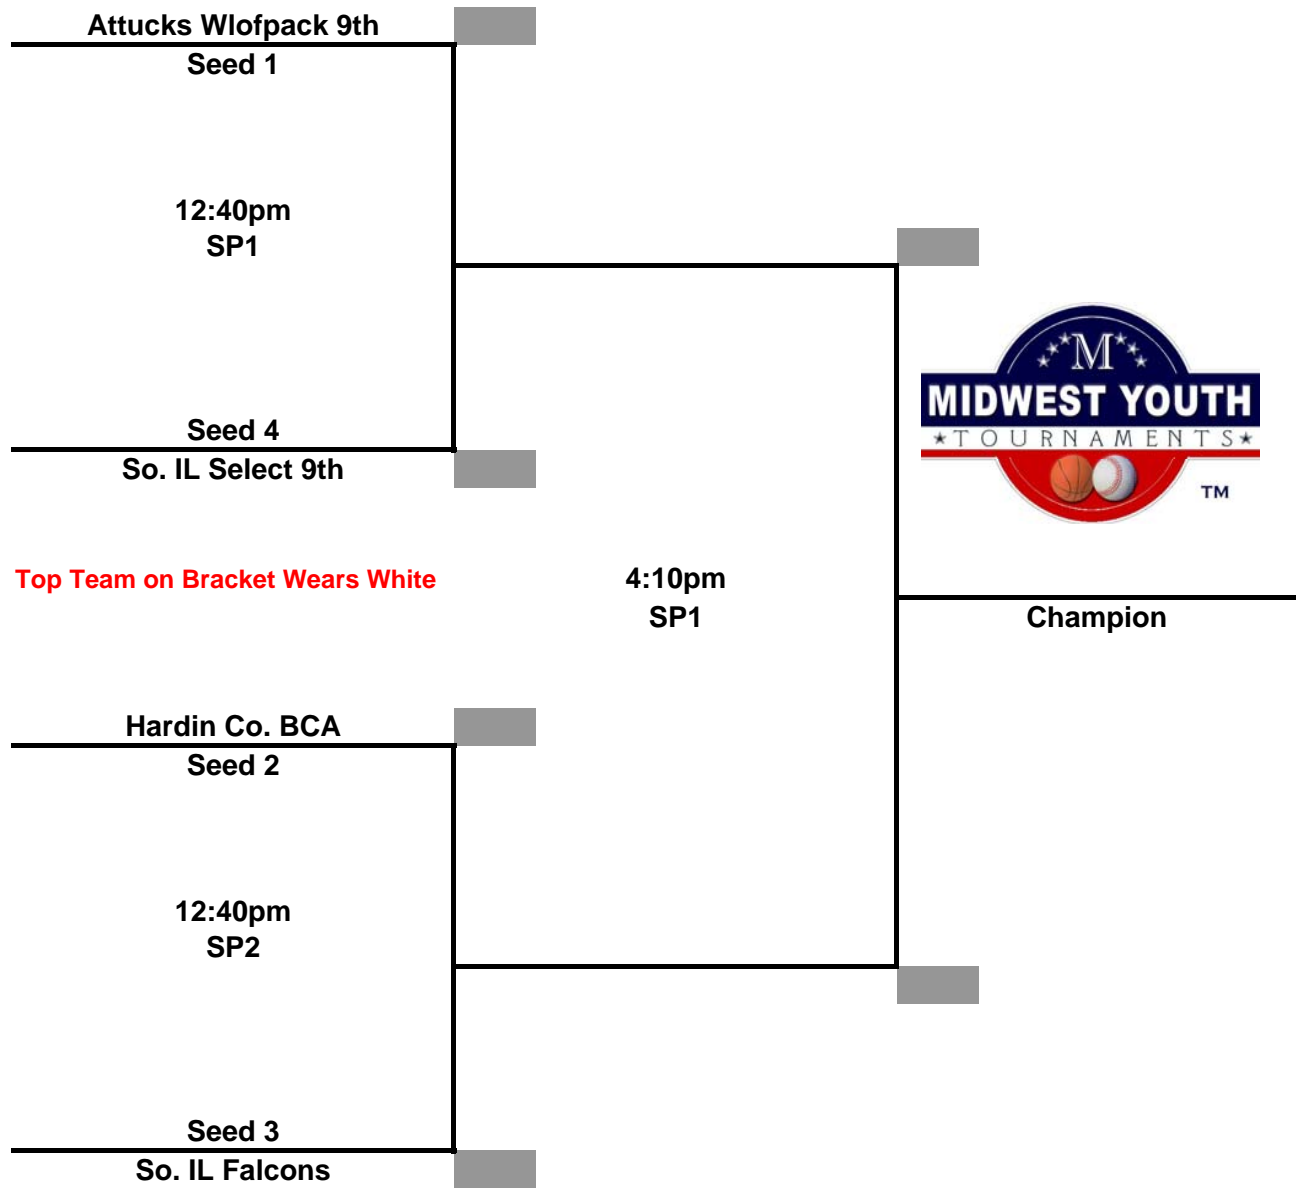

**Championship Tournament
Sunday June 8, 2014**

**Midwest Youth Tournaments
Western Kentucky "Super Regional"
4th Grade Boys**

Top Team on Bracket Wears White

**Championship Tournament
Sunday June 8, 2014**

**Midwest Youth Tournaments
Western Kentucky "Super Regional"
5th Grade Boys**

Top Team on Bracket Wears White

**Championship Tournament
Sunday June 8, 2014**

Midwest Youth Tournaments Western Kentucky "Super Regional" 6th Grade Boys

**Championship Tournament
Sunday June 8, 2014**

**Midwest Youth Tournaments
Western Kentucky "Super Regional"
7th Grade Boys**

Top Team on Bracket Wears White

**Championship Tournament
Sunday June 8, 2014**

Top Team on Bracket Wears White

**Championship Tournament
Sunday June 8, 2014**

**Midwest Youth Tournaments
Western Kentucky "Super Regional"
10th/11th Grade Boys**

**Championship Tournament
Sunday June 8, 2014**